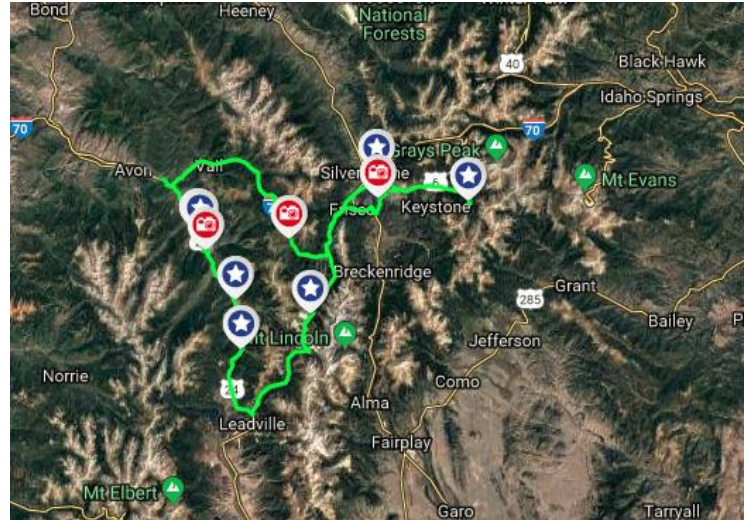

NOVA GUIDES

POLARIS ADVENTURES CERTIFIED OUTFITTER

GPS travel routes are provided on premium Slingshot vehicles

We will include scenic vista stops, great food eateries, and rest breaks.

Half Day Touring Adventures

- **Copper Triangle Tour**
Vail, Minturn, Leadville, Copper, Vail Pass, Vail
- **Colorado River Half Day Tour**
Vail, Wolcott, State Bridge, Colorado River Basin, Vail
- **Lake Dillon**
Vail, Leadville, Frisco, Lake Dillon, Keystone, Vail Pass, Vail

Full Day Touring Adventures

- **Aspen Loop**
Vail, Independence Pass, Aspen, and Glenwood Canyon, Vail
- **Gold Miners Loop**
Vail, Leadville, Lake Dillon, Breckenridge, Hosier Pass, Buena Vista, Leadville, Vail
- **Steamboat Springs Loop**
Vail, Minturn, Wolcott, Yampa, Steamboat, Silverthorne, Vail Pass, Vail
- **Colorado River Full Day Tour**
Vail, Wolcott, State Bridge, Colorado River Basin, Kremmling, Silverthorne, Vail